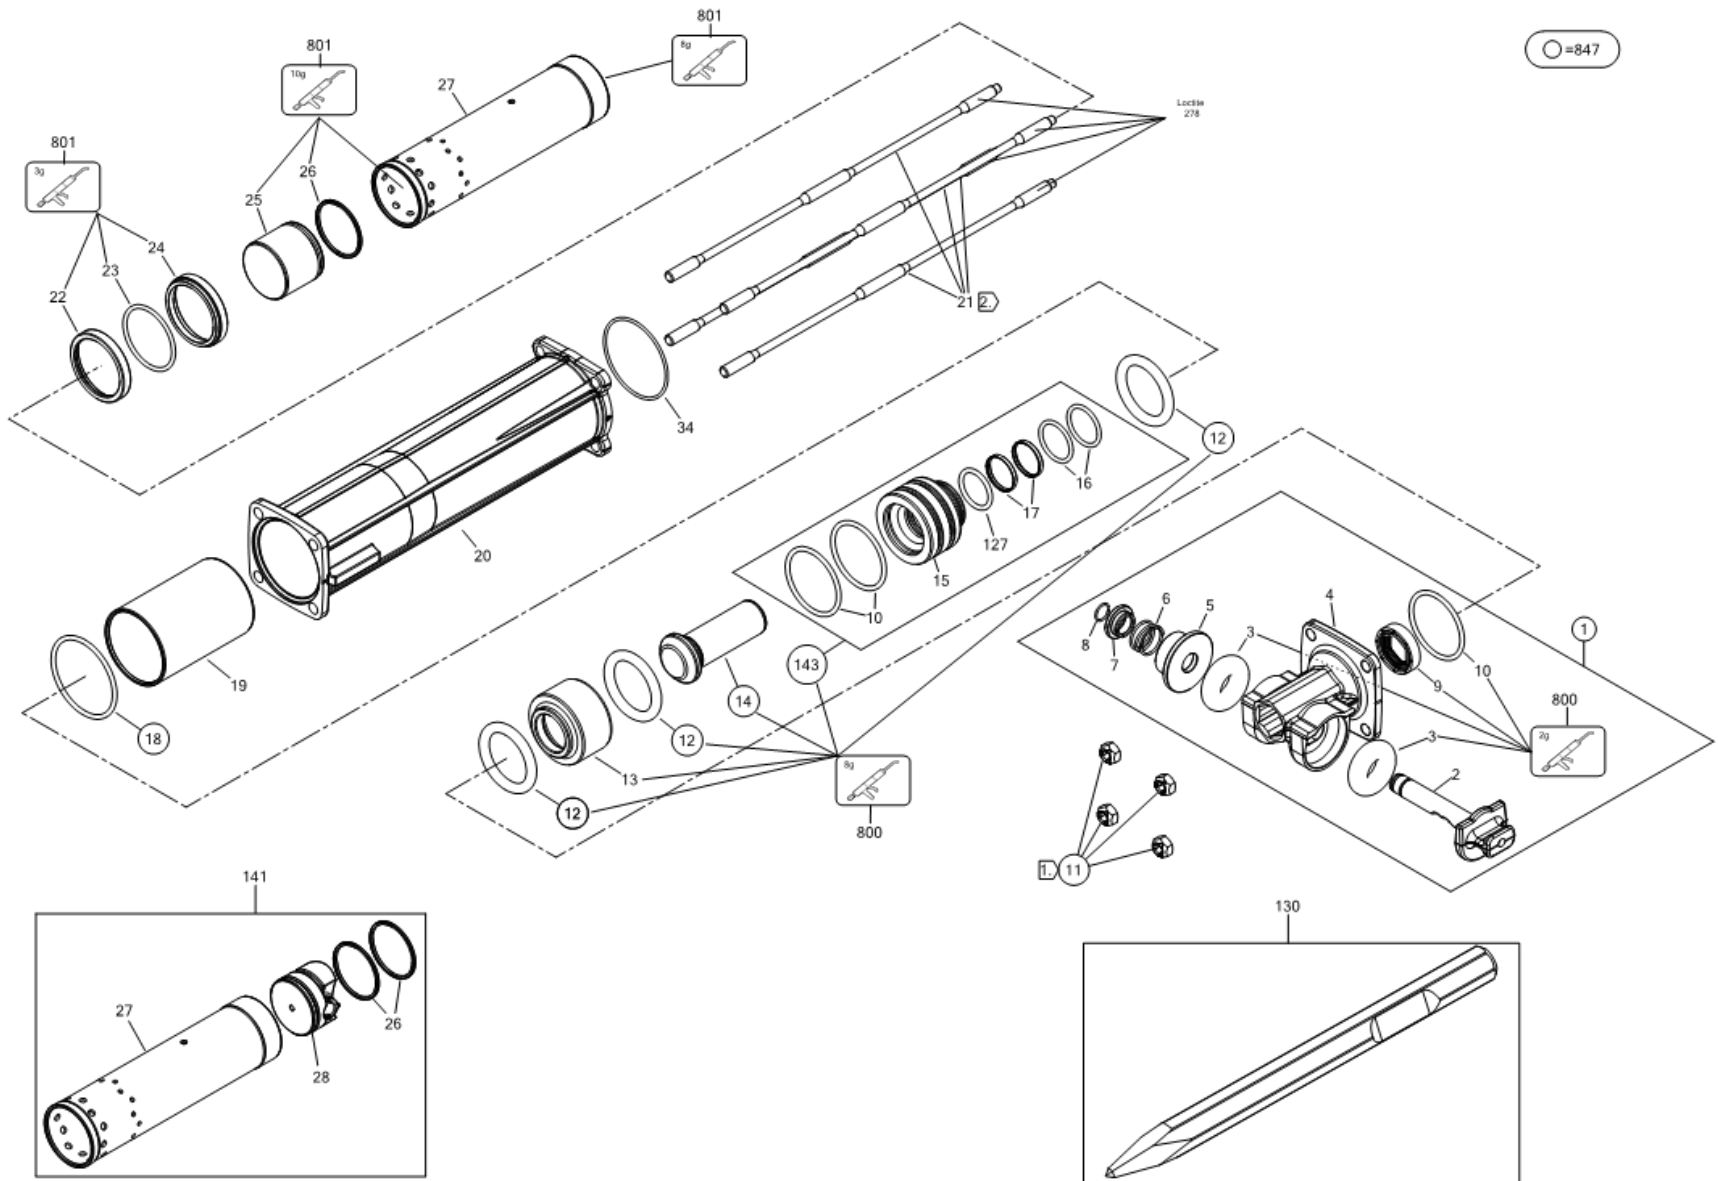

DCH966Z2 Motor DEMOLITION HAMMER 1

DCH966Z2 Transmission DEMOLITION HAMMER 1

○=847

DCH966Z2 Main unit DEMOLITION HAMMER 1

○=847

Just Reference:
Refer To Parts List

- 866 —
- 871 —
- 862 —

Just Reference:
Refer To Parts List

- 111 —

128 —

850 —

Parts List DCH966Z2 DEMOLITION HAMMER 1

Item	Part Number	Qty	Part Description	General Description	Other Info	Repair Inst	Markets
1	NA355539	1	HOLDER SA			No	QW
2	N777635	1	RETAINER			No	QW
3	478063-00	2	DAMPER			No	QW
4	N777258	1	KEY HOLDER	TOOLHOLDER 15KG MACH		No	QW
5	N777701	1	BUSH			No	QW
6	NA210411	1	SPRING	RETAINER SPRING		No	QW
7	NA263843	1	BOLT			No	QW
8	N281859	1	RING			No	QW
9	NA356928	1	SEAL	TOOLHOLDER SEALING		No	QW
10	N784854	3	O RING			No	QW
11	NA092773	4	NUT	NUT M10 DIN980V		No	QW
12	N662214	3	DAMPER			No	QW
13	N719424	1	TUBE GUIDE			No	QW
14	N719422	1	BEAT PIECE			No	QW
15	N719423	1	SUPPORT. REAR			No	QW
16	NA234398	2	O RING	O-RING 34X3.5 FKM70		No	QW
17	NA160752	2	RING	PTFE RING 15KG		No	QW
18	NA114412	1	O RING	O-RING 72X4 NBR70		No	QW
19	N846104	1	BUSH	STEEL BUSH 15KG		No	QW
20	N776933	1	HOUSING FRONT			No	QW
21	NA085613	4	THREADED ROD			No	QW
22	N654927	1	RING	RING CYLINDER 15KG		No	QW
23	N905036	1	O RING			No	QW
24	NA043935	1	ADAPTOR	CYLINDER RING ADAPTE		No	QW
25	N718762	1	RAM			No	QW
26	N779205	2	PISTON RING	PISTON RING 55X2.5X2		No	QW
27	N715365	1	CYLINDER			No	QW
28	N650468	1	PISTON			No	QW
29	N680414	1	SHAFT	PISTON SHAFT 55		No	QW
30	N784847	1	O RING	O-RING 42X3 FKM 80		No	QW
31	NA355540	1	CON ROD SA			No	QW
32	N650465	1	CON ROD			No	QW