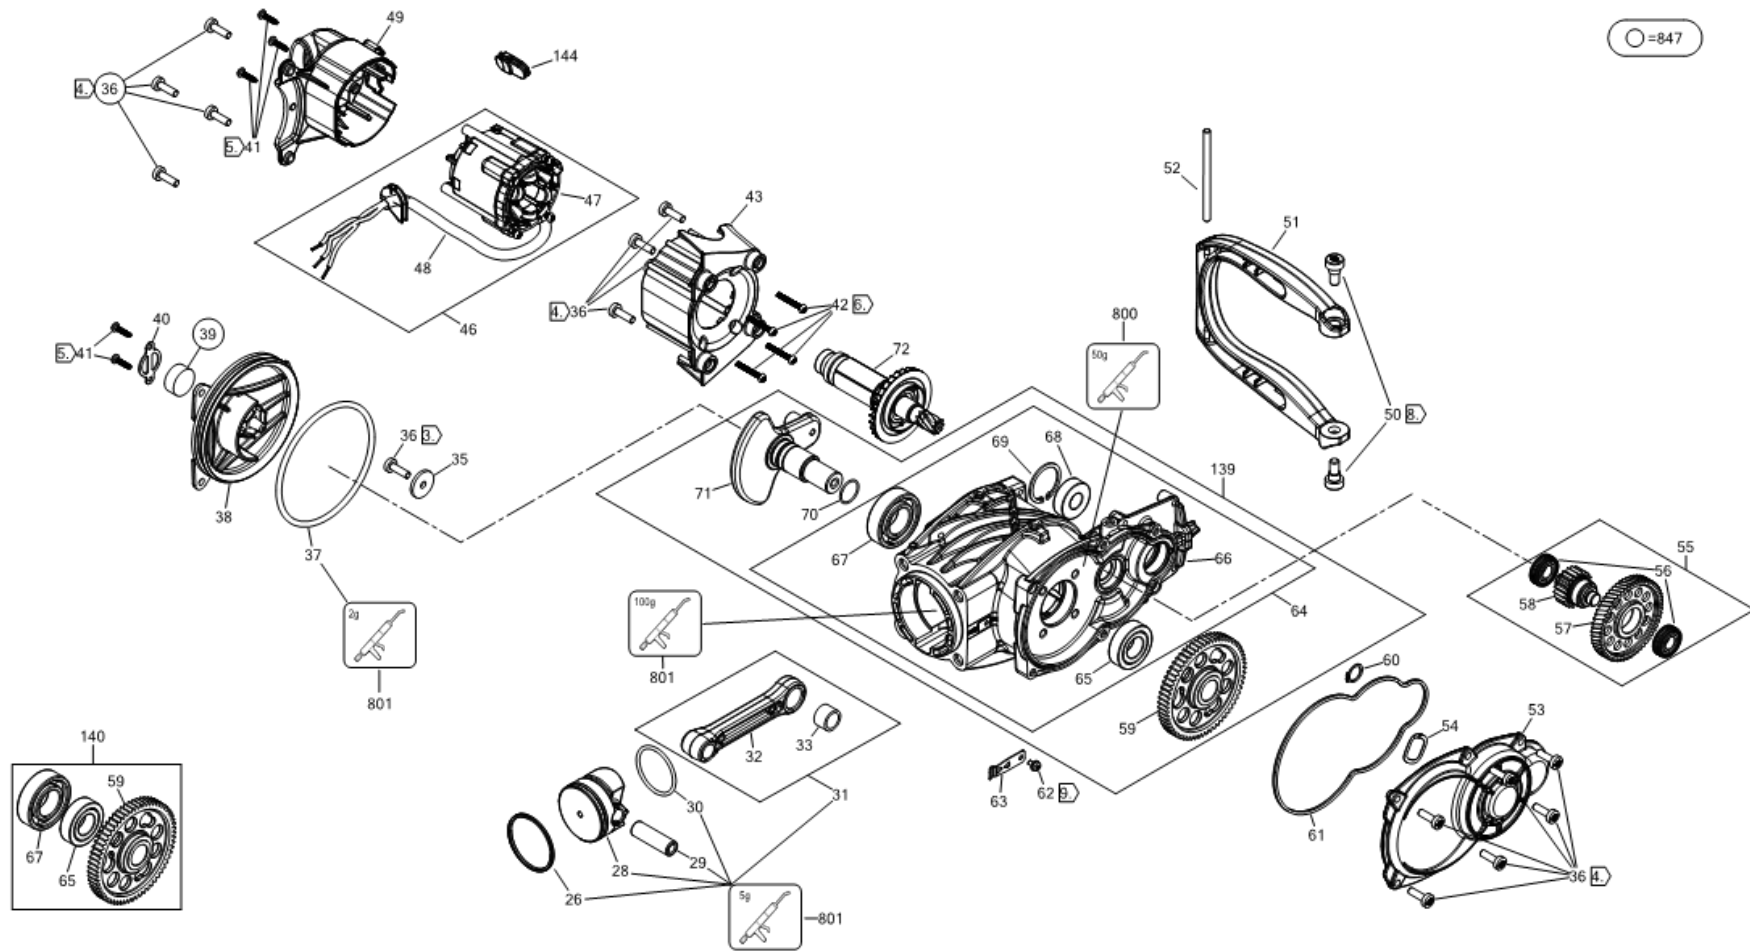

DCH966Z2 Motor DEMOLITION HAMMER 1

DCH966Z2 Transmission DEMOLITION HAMMER 1

○=847

DCH966Z2 Main unit DEMOLITION HAMMER 1

○=847

Just Reference:
Refer To Parts List

- 866 —
- 871 —
- 862 —

Just Reference:
Refer To Parts List

- 111 —

128 —

850 —

Parts List DCH966Z2 DEMOLITION HAMMER 1

Item	Part Number	Qty	Part Description	General Description	Other Info	Repair Inst	Markets
1	NA355539	1	HOLDER SA			No	QW
2	N777635	1	RETAINER			No	QW
3	478063-00	2	DAMPER			No	QW
4	N777258	1	KEY HOLDER	TOOLHOLDER 15KG MACH		No	QW
5	N777701	1	BUSH			No	QW
6	NA210411	1	SPRING	RETAINER SPRING		No	QW
7	NA263843	1	BOLT			No	QW
8	N281859	1	RING			No	QW
9	NA356928	1	SEAL	TOOLHOLDER SEALING		No	QW
10	N784854	3	O RING			No	QW
11	NA092773	4	NUT	NUT M10 DIN980V		No	QW
12	N662214	3	DAMPER			No	QW
13	N719424	1	TUBE GUIDE			No	QW
14	N719422	1	BEAT PIECE			No	QW
15	N719423	1	SUPPORT. REAR			No	QW
16	NA234398	2	O RING	O-RING 34X3.5 FKM70		No	QW
17	NA160752	2	RING	PTFE RING 15KG		No	QW
18	NA114412	1	O RING	O-RING 72X4 NBR70		No	QW
19	N846104	1	BUSH	STEEL BUSH 15KG		No	QW
20	N776933	1	HOUSING FRONT			No	QW
21	NA085613	4	THREADED ROD			No	QW
22	N654927	1	RING	RING CYLINDER 15KG		No	QW
23	N905036	1	O RING			No	QW
24	NA043935	1	ADAPTOR	CYLINDER RING ADAPTE		No	QW
25	N718762	1	RAM			No	QW
26	N779205	2	PISTON RING	PISTON RING 55X2.5X2		No	QW
27	N715365	1	CYLINDER			No	QW
28	N650468	1	PISTON			No	QW
29	N680414	1	SHAFT	PISTON SHAFT 55		No	QW
30	N784847	1	O RING	O-RING 42X3 FKM 80		No	QW
31	NA355540	1	CON ROD SA			No	QW
32	N650465	1	CON ROD			No	QW