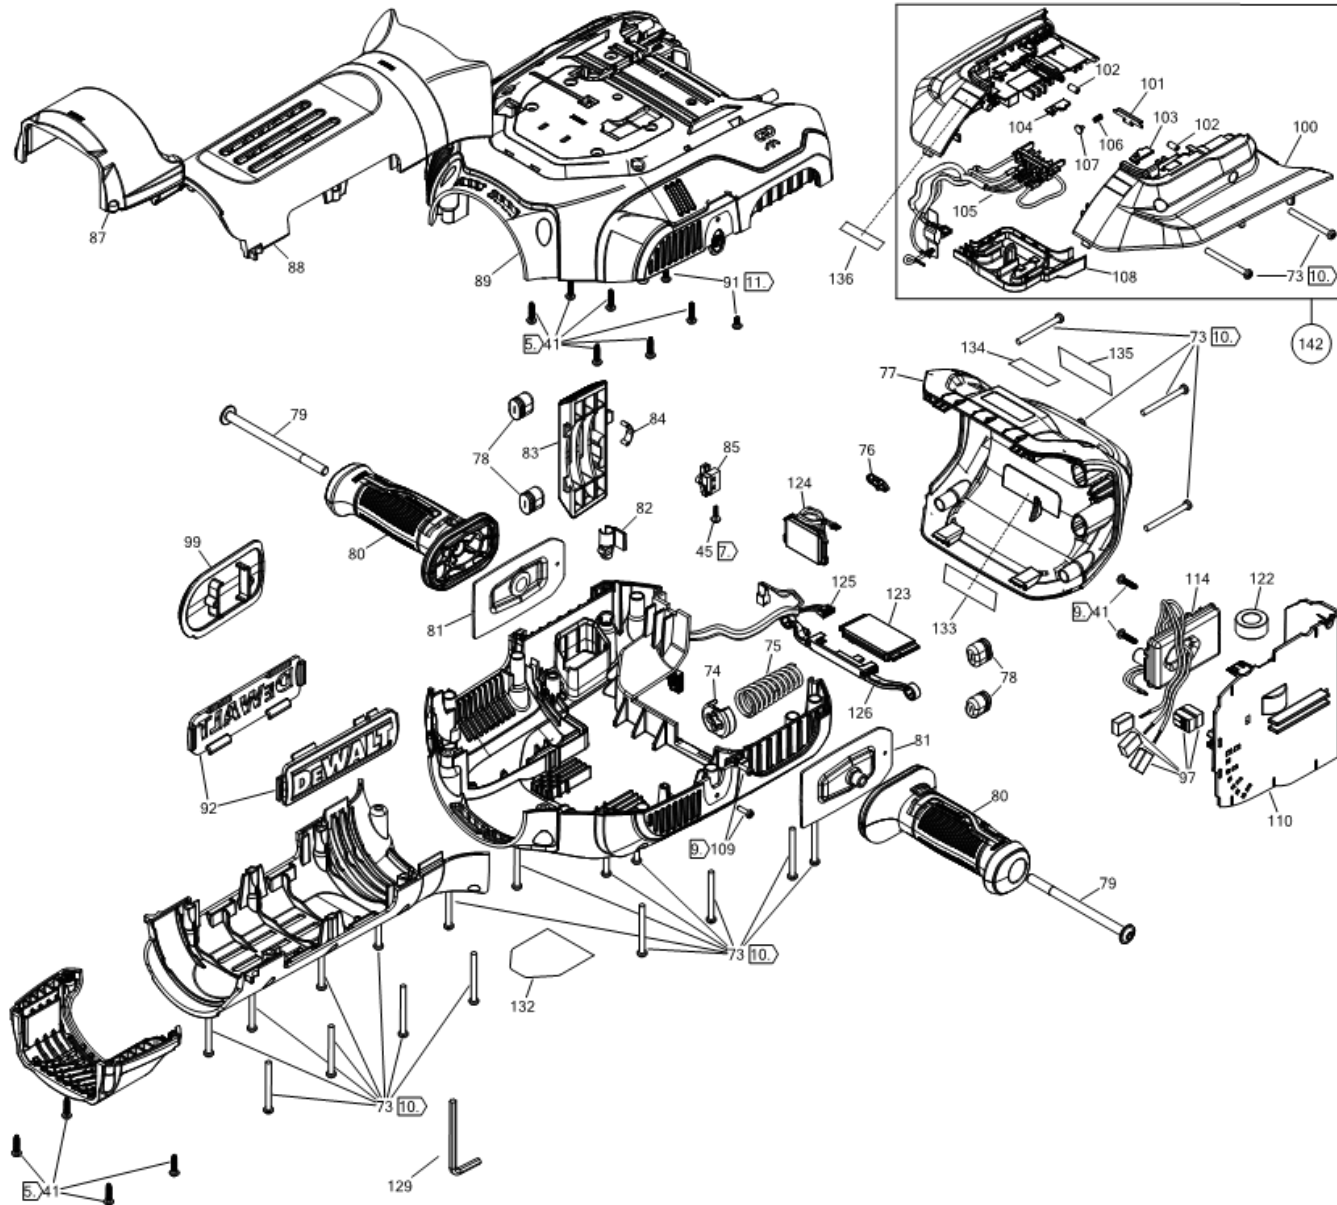

DCH966Z2 Motor DEMOLITION HAMMER 1

DCH966Z2 Transmission DEMOLITION HAMMER 1

○=847

DCH966Z2 Main unit DEMOLITION HAMMER 1

○=847

Just Reference:
Refer To Parts List

- 866 —
- 871 —
- 862 —

Just Reference:
Refer To Parts List

- 111 —

128 —

850 —

Parts List DCH966Z2 DEMOLITION HAMMER 1

Item	Part Number	Qty	Part Description	General Description	Other Info	Repair Inst	Markets
1	NA355539	1	HOLDER SA			No	QW
2	N777635	1	RETAINER			No	QW
3	478063-00	2	DAMPER			No	QW
4	N777258	1	KEY HOLDER	TOOLHOLDER 15KG MACH		No	QW
5	N777701	1	BUSH			No	QW
6	NA210411	1	SPRING	RETAINER SPRING		No	QW
7	NA263843	1	BOLT			No	QW
8	N281859	1	RING			No	QW
9	NA356928	1	SEAL	TOOLHOLDER SEALING		No	QW
10	N784854	3	O RING			No	QW
11	NA092773	4	NUT	NUT M10 DIN980V		No	QW
12	N662214	3	DAMPER			No	QW
13	N719424	1	TUBE GUIDE			No	QW
14	N719422	1	BEAT PIECE			No	QW
15	N719423	1	SUPPORT. REAR			No	QW
16	NA234398	2	O RING	O-RING 34X3.5 FKM70		No	QW
17	NA160752	2	RING	PTFE RING 15KG		No	QW
18	NA114412	1	O RING	O-RING 72X4 NBR70		No	QW
19	N846104	1	BUSH	STEEL BUSH 15KG		No	QW
20	N776933	1	HOUSING FRONT			No	QW
21	NA085613	4	THREADED ROD			No	QW
22	N654927	1	RING	RING CYLINDER 15KG		No	QW
23	N905036	1	O RING			No	QW
24	NA043935	1	ADAPTOR	CYLINDER RING ADAPTE		No	QW
25	N718762	1	RAM			No	QW
26	N779205	2	PISTON RING	PISTON RING 55X2.5X2		No	QW
27	N715365	1	CYLINDER			No	QW
28	N650468	1	PISTON			No	QW
29	N680414	1	SHAFT	PISTON SHAFT 55		No	QW
30	N784847	1	O RING	O-RING 42X3 FKM 80		No	QW
31	NA355540	1	CON ROD SA			No	QW
32	N650465	1	CON ROD			No	QW